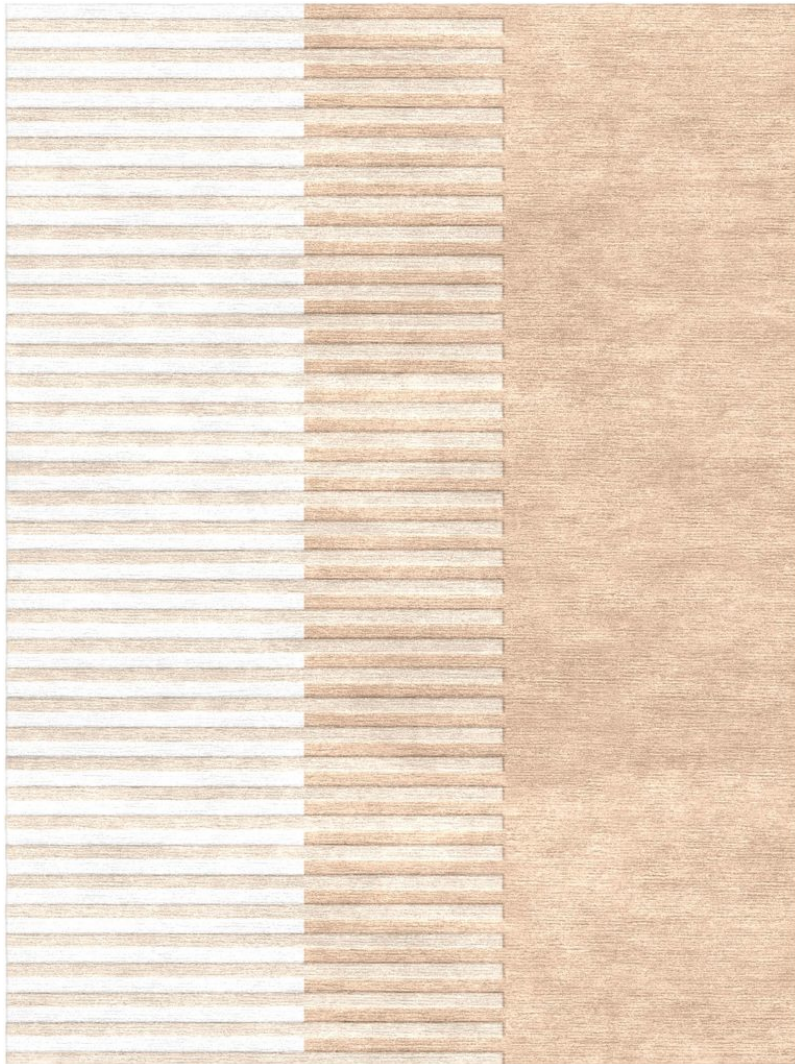

P E R E N N I A L S

SHELL
DÉjà Vu Tibetan Knot
TK382-128

DETAILS & SPECS

Designer	Studio
Construction	Tibetan Knot
Colorway	SHELL
Collection	2020 B Fall: Cest la Vie!

Pom Colors

2

4367

4367

DESCRIPTION

Hand knotted, 80 knots per square inch.