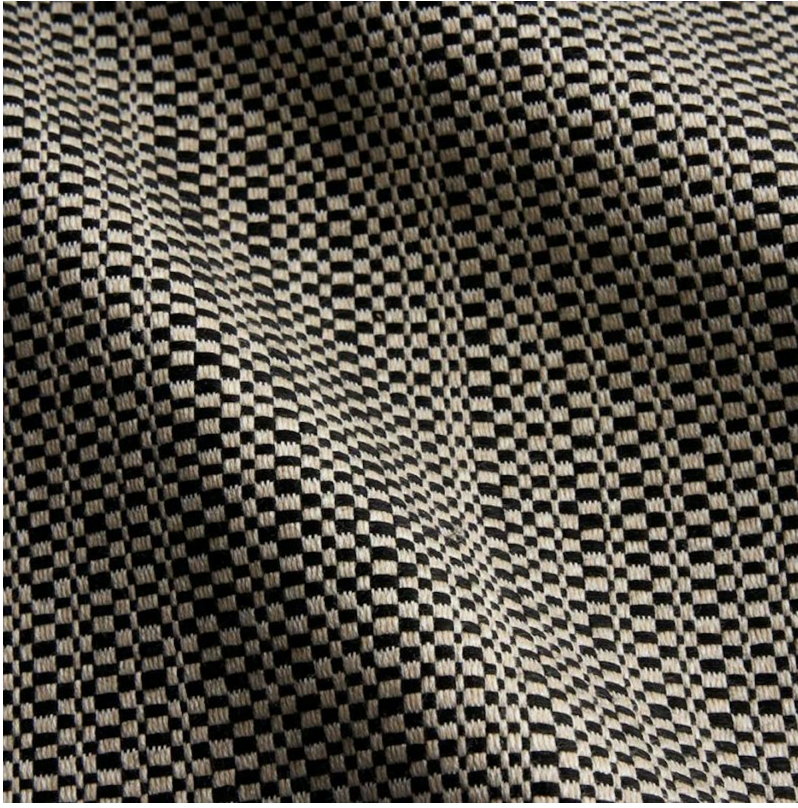

## Noir Raffia

210-16

### DETAILS & SPECS

Abrasion	22,000 double rubs
Brush Pill	Class 3
Width	54 in (137 cm)
Weight	14.6 Oz/sq yd (496 gm/sq m)
Designer	Clodagh
Collection	2009 B Summer: Clodagh
Color Family	Black
Color	Noir
Vertical Repeat	N/A
Horizontal Repeat	4.13 IN (10.5 CM)