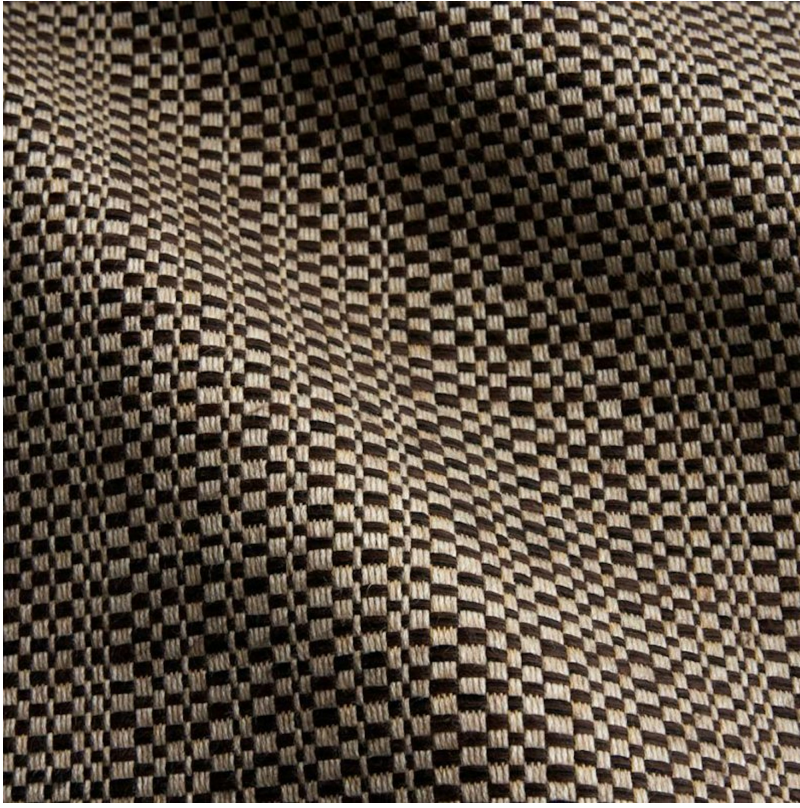

P E R E N N I A L S

Chocolate Raffia

210-11

DETAILS & SPECS

Abrasion	22,000 double rubs
Brush Pill	Class 3
Width	54 in (137 cm)
Weight	14.6 Oz/sq yd (496 gm/sq m)
Designer	Clodagh
Collection	2011 A Spring: Color Pops
Color Family	Brown
Color	Chocolate
Vertical Repeat	N/A
Horizontal Repeat	4.13 IN (10.5 CM)

DESCRIPTION

Raffia is a popular, natural-look fabric.

All Perennials 100% solution-dyed acrylic fabrics are backed by an industry-leading no-fade guarantee valid for three years from the date of purchase (with the exceptions of prints, which hold a one-year warranty and Cabana™, which holds a five year warranty).