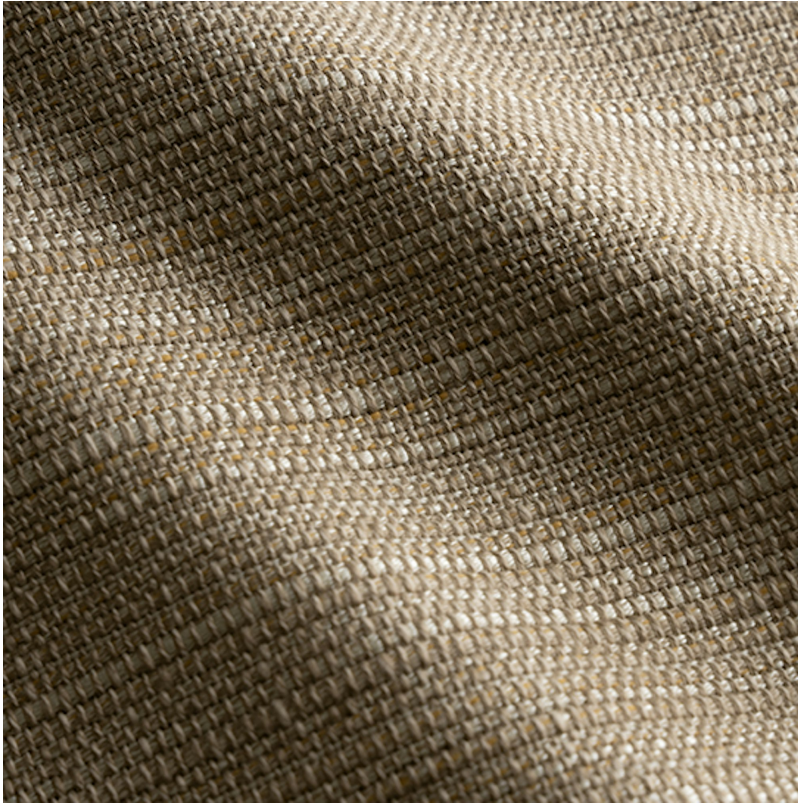

P E R E N N I A L S

Beeswax
Rock Wall
857-725

DETAILS & SPECS

Abrasion	12,000 Double Rubs
Brush Pill	Class 4
Width	54 in (137 cm)
Weight	17.4 Oz/sq yd (590 gm/sq m)
Designer	Rose Tarlow
Collection	2023 C Fall: Rose Tarlow
Color Family	Beige/Tan
Color	Beeswax
Vertical Repeat	3.19 IN (8.1 CM)
Horizontal Repeat	N/A

DESCRIPTION

A chunky textural fabric with a linear linen-like appearance, Rock Wall is offered in both tonal and contrasting colorways

Perennials 100% solution-dyed acrylic fabrics and rugs are backed by a no-fade warranty valid for five years from the date of purchase. All additional Perennials products (including Hi 'n Dri) constructed of other solution-dyed fibers are guaranteed against fading for three years.