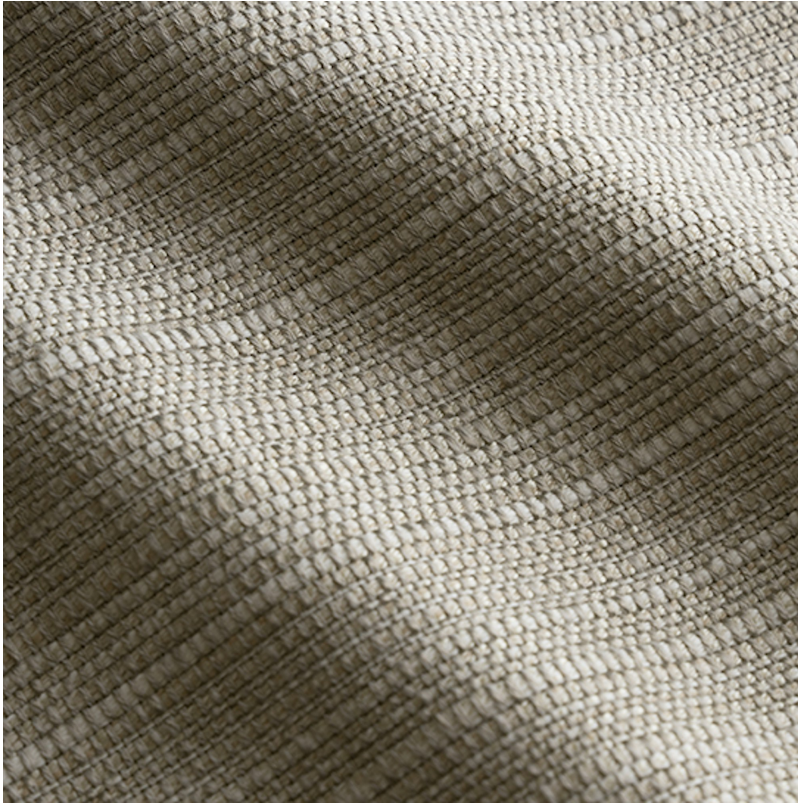

P E R E N N I A L S

Ash
Rock Wall
857-108

DETAILS & SPECS

Abrasion	12,000 Double Rubs
Brush Pill	Class 4
Width	54 in (137 cm)
Weight	17.4 Oz/sq yd (590 gm/sq m)
Designer	Rose Tarlow
Collection	2023 C Fall: Rose Tarlow
Color Family	Ash/Taupe
Color	Ash
Vertical Repeat	3.19 IN (8.1 CM)
Horizontal Repeat	N/A

DESCRIPTION

A chunky textural fabric with a linear linen-like appearance, Rock Wall is offered in both tonal and contrasting colorways

Perennials 100% solution-dyed acrylic fabrics and rugs are backed by a no-fade warranty valid for five years from the date of purchase. All additional Perennials products (including Hi 'n Dri) constructed of other solution-dyed fibers are guaranteed against fading for three years.