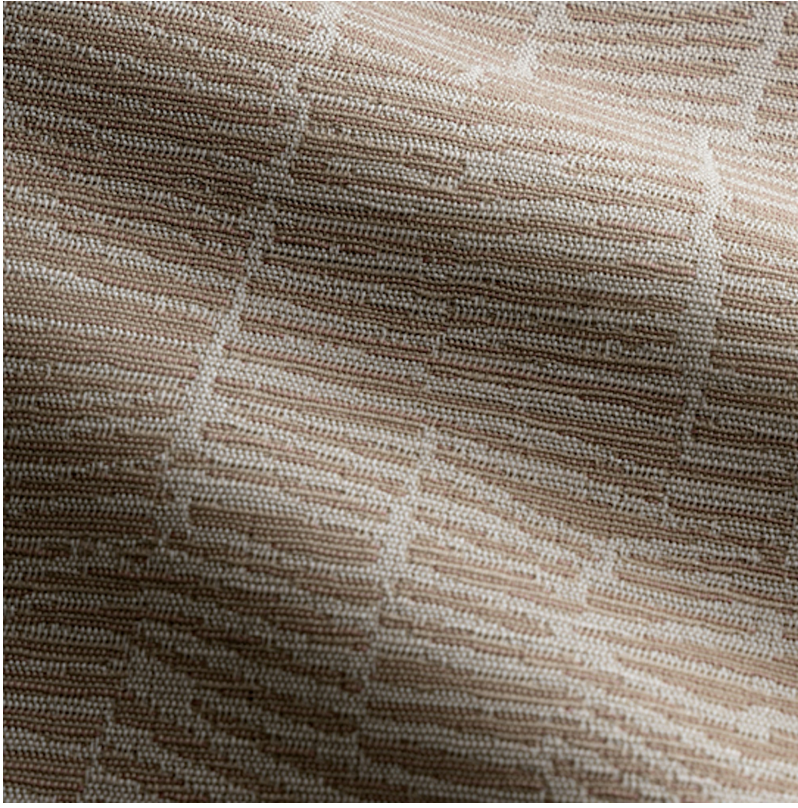

## Shell Bramblewood

813-128

### DETAILS & SPECS

Abrasion	12,000 Double Rubs
Brush Pill	Class 4.5
Reversible	Yes
Width	54 in (137 cm)
Weight	12.5 Oz/sq yd (424 gm/sq m)
Designer	Rose Tarlow
Collection	2023 C Fall: Rose Tarlow
Color Family	Red/Pink
Color	Shell
Vertical Repeat	21.25 IN (54 CM)
Horizontal Repeat	27 IN (68.6 CM)